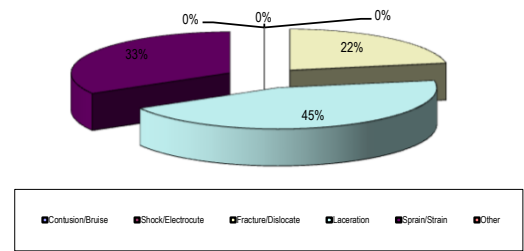

Safety Stats
December 2020

INJURY SAFETY STATS -	Current Month	Year to Date	2019 Year End
Winter Stats:			
First Aid	1	1	3
Medical Only	0	0	0
Days Away Cases (DAW)	0	0	0
Total OSHA Recordables	0	0	0
Recordable Incidence Rate	0	0.00	0
Total Winter Hours Worked	31,780	499,730	534,787

Subcontractor Stats:			
First Aid	0	3	2
Medical Only	0	3	5
Days Away Cases (DAW)	0	2	1
Total OSHA Recordables	0	5	6
Recordable Incidence Rate	0	0.98	1.2
Total Subcontractor Hours	58,620	1,023,892	997,723

RECORDABLE INJURIES - Month

<u>Winter Injuries</u>	<u>Supervisor</u>

Subcontractor Injuries

FIRST AID INJURIES - Month

<u>Winter</u>	<u>Supervisor</u>
Emp shifted weight against a bolt while carrying a part of AHU causing laceration	D Ragsdale

Subcontractor

AUTO ACCIDENTS - YTD

<u>Accident</u>	<u>Driver</u>
Winter vehicle involved in multi car rear end collision	J Dye
Winter vehicle side-swiped another vehicle while backing out of parking space	B Malone
Winter vehicle involved in multi car rear end collision	D Ragsdale
Winter vehicle merged into another vehicle	J Steiner

WINTER INCIDENTS - Month

<u>Job #</u>	<u>Incident</u>	<u>Supervisor</u>
18126	Mini exc struck and kinked gas line	J Haralson
18126	Connection on sprinkler system broke, water released	J Haralson
18126	Storage container broke into, damage & stolen property	J Haralson
18126	AAA Flooring storage container broken into, nothing stolen	J Haralson

**WINTER / SUBCONTRACTOR
INJURIES BY TYPE
YTD**

OSHA ACTIVITY - YTD

<u>Job #</u>	<u>Job Name</u>	<u>Type</u>
No OSHA Visits to Date		

SAFETY AUDITS - Month

<u>Date</u>	<u>Job</u>	<u>Score</u>
12/1/2020	20208 - BASF Toddville 2D Spray	100
12/1/2020	20120 - EnviroAnalytics Group_C	100
12/2/2020	19131 - FCS New South STEM S	100
12/3/2020	20045 - Lockheed Covid-19 Week	100
12/3/2020	20001 - Lockheed 2020 PEMO C	100
12/17/2020	19131 - FCS New South STEM S	97

Milestones - Month

<u>Date</u>	<u>Employee</u>	<u>Milestone</u>
12/6/2020	Rose Hyppolite	250,000