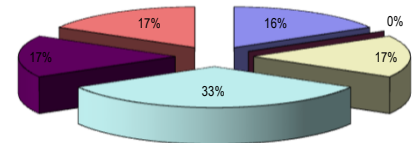

**WINTER / SUBCONTRACTOR
INJURIES BY TYPE
YTD**

OSHA ACTIVITY - YTD

<u>Job #</u>	<u>Job Name</u>	<u>Type</u>
No OSHA Activity to Date		

SAFETY AUDITS - Month

<u>Date</u>	<u>Job</u>	<u>Score</u>
8/11/2021	20221 - 1050 White Street SW	97
8/12/2021	19030 - Hotel Hartness	100
8/12/2021	21082 - Lockheed Former Grind S	100
8/12/2021	20113 - Gwinnett Technical College	100

Milestones - Month

<u>Date</u>	<u>Employee</u>	<u>Milestone</u>
8/1/2021	Don Hayes	125,000