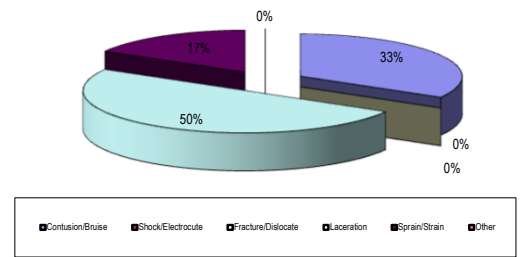

Safety Stats
July 2022

INJURY SAFETY STATS -	Current Month	Year to Date	2021 Year End
Winter Stats:			
First Aid	0	0	0
Medical Only	0	1	2
Days Away Cases (DAW)	0	0	0
Total OSHA Recordables	0	1	2
Recordable Incidence Rate	0	0.76	0.84
Total Winter Hours Worked	50,050	264,754	476,587

Subcontractor Stats:			
First Aid	1	4	1
Medical Only	0	1	6
Days Away Cases (DAW)	0	1	0
Total OSHA Recordables	0	2	6
Recordable Incidence Rate	0	0.93	1.71
Total Subcontractor Hours	104,540	431,078	701,498

RECORDABLE INJURIES - Month

<u>Winter Injuries</u>	<u>Supervisor</u>

Subcontractor Injuries

FIRST AID INJURIES - Month

<u>Winter</u>	<u>Supervisor</u>

Subcontractor

Pallet jack load dropped on foot	S Green

AUTO ACCIDENTS - YTD

<u>Accident</u>	<u>Driver</u>
Vehicle backed into Winter truck at traffic light	Brandan Mote

WINTER INCIDENTS - Month

<u>Job #</u>	<u>Incident</u>	<u>Supervisor</u>
22036	Drilled through switchgear wall and water/mud entered	J Haralson
20113	Sprinkler head snagged with scissor lift	J Dye

**WINTER / SUBCONTRACTOR
INJURIES BY TYPE
YTD**

OSHA ACTIVITY - YTD

<u>Job #</u>	<u>Job Name</u>	<u>Type</u>
No OSHA visits to date		

SAFETY AUDITS - Month

<u>Date</u>	<u>Job</u>	<u>Score</u>
8/1/2022	22115 - Tugge-Lockheed L45 Roc	100
8/2/2022	22023 - Trilith Hotel	100
8/2/2022	22128 - Everton at Peachtree City	100
8/4/2022	21121 - Resurgence Hall Charter	100
8/4/2022	22076 - CBU - Resurgence	100
8/11/2022	22107 - Swofford-Lockheed B27 E	100
8/11/2022	22115 - Tugge-Lockheed L45 Roc	100
8/23/2022	20113 - Gwinnett Technical Colleg	100
8/23/2022	21123 - The New Fulton County A	100
8/24/2022	22138 - Mosaic - Athens Demolitic	100
8/24/2022	19030 - Hotel Hartness	100
8/30/2022	22115 - Tugge-Lockheed L45 Roc	100
8/30/2022	22107 - Swofford-Lockheed B27 E	100

Milestones - Month

<u>Date</u>	<u>Employee</u>	<u>Milestone</u>
7/3/2022	Mitch Kaas	250,000
7/17/2022	Robert Tibbs	1,000,000
7/24/2022	Don Hayes	250,000